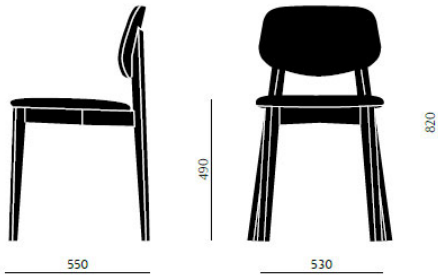

Cosmo Chair Uph

The Cosmo chair includes squared profile legs and bold lines throughout the frame and backrest. The seat and back are available as timber or upholstered, with the option of hand-woven straw seats and cane backrests.

Dimensions

SPECIFICATIONS

Stacking	Yes
Leadtime	Stock
Material	Timber
Arms	No
Linking	No

Hospitality
Furniture
Concepts

Price

Commercial Furniture · Product Data Sheet

200 - 500