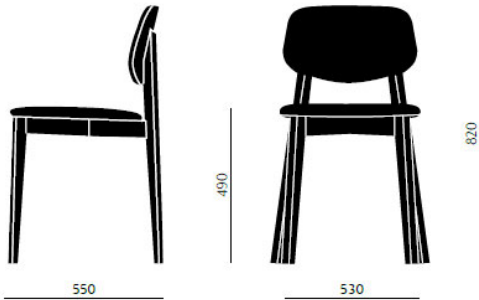

Cosmo Chair

The Cosmo chair includes squared profile legs and bold lines throughout the frame and backrest. The seat and back are available as timber or upholstered, with the option of hand-woven straw seats and cane backrests.

Dimensions

SPECIFICATIONS

| | |
|-----------------|--------|
| Stacking | Yes |
| Leadtime | Stock |
| Material | Timber |
| Arms | No |

Hospitality
Furniture
Concepts

Linking

Commercial Furniture · Product Data Sheet