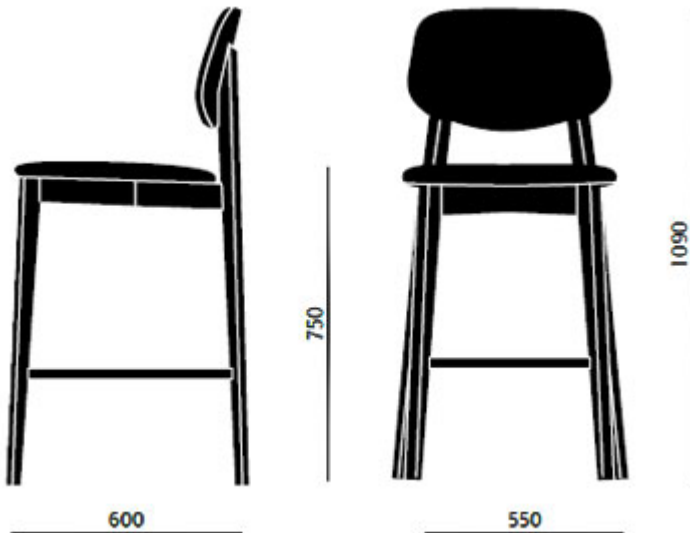

## Cosmo Barstool

---

The Cosmo barstool includes squared profile legs and bold lines throughout the frame and backrest. The seat and back are available as timber or upholstered, with the option of hand-woven straw seats and cane backrests.

### Dimensions