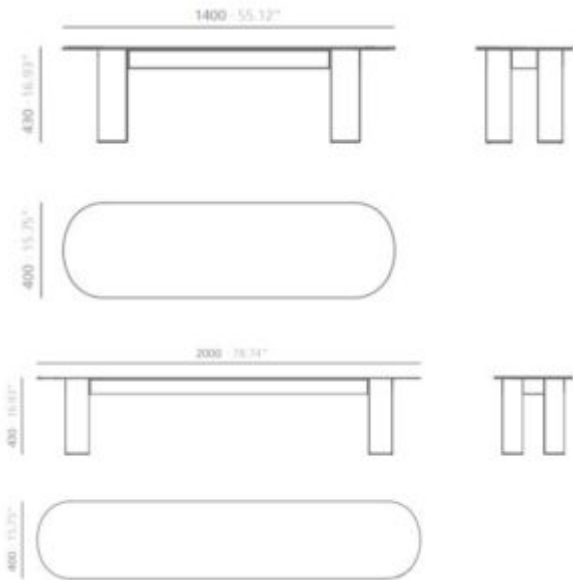

Croma bench

Aluminum bench available in two sizes. The seating area features an ash veneer and it is available in a natural or lacquered finish.

Dimensions

SPECIFICATIONS

Arms	Yes
Leadtime	12 weeks +
Stacking	No
Price	More than 500