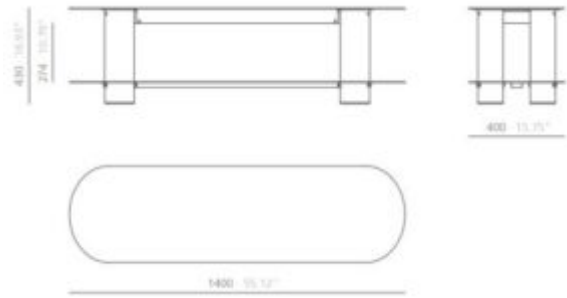

#### CROMA LUGGAGE STAND

A piece of furniture that not only proves ideal for storing belongings but also enhances the user experience in the living space, all while sharing the characteristic formal unity of the entire collection. The top shelf's ash veneer can be in a natural or lacquered finish. Furthermore, the option of chrome legs adds a contemporary touch, elevating its aesthetic to another level. Ideal for placement in hotel rooms.

#### Dimensions