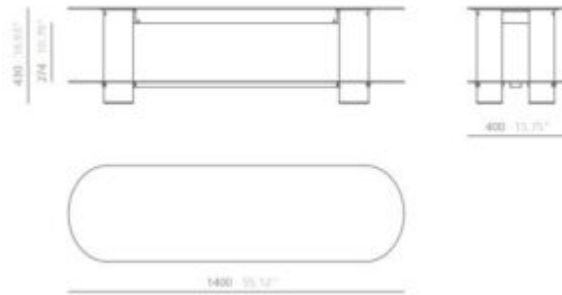

Croma luggage stand

A piece of furniture that not only proves ideal for storing belongings but also enhances the user experience in the living space, all while sharing the characteristic formal unity of the entire collection. The top shelf's ash veneer can be in a natural or lacquered finish. Furthermore, the option of chrome legs adds a contemporary touch, elevating its aesthetic to another level. Ideal for placement in hotel rooms.

Dimensions

SPECIFICATIONS

Arms	Yes
Leadtime	12 weeks +
Stacking	No
Price	More than 500