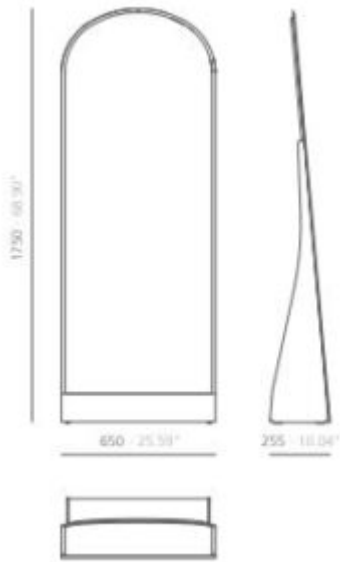

## Croma mirror

---

The self-supporting design of this free-standing mirror makes it more flexible to use and eliminates the need to drill holes into the walls for its installation.

### Dimensions