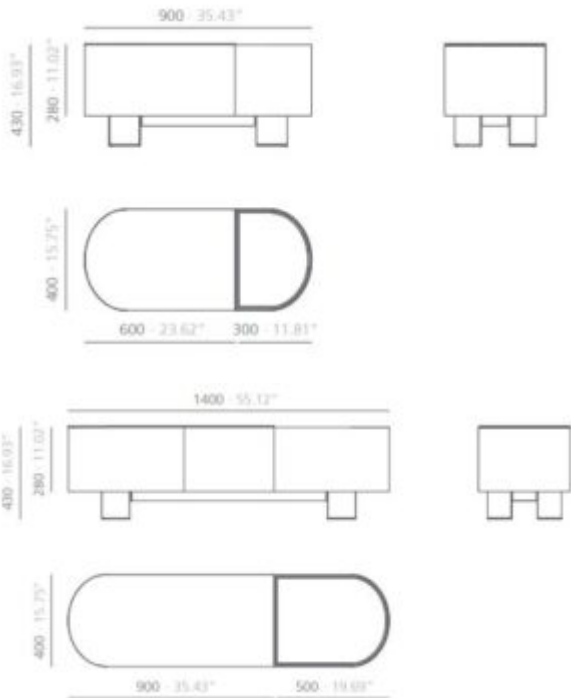

Croma planter bench

The perfect combination of functionality and beauty. This elegant piece of furniture made of aluminum and available in two sizes can be used both as comfortable seating solution and practical planter offering a natural focal point for decoration.

Dimensions

SPECIFICATIONS

Arms	Yes
Leadtime	12 weeks +
Stacking	No
Price	More than 500