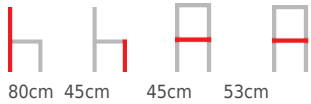

Dana Chair

With soft sensual curves in all the right places ranged up against the solid straightness of a strong frame, this reinterpretation of a Scandinavian classic design has an arresting presence. Dana's beguiling allure is heightened by its petite build and lightness of weight. Enjoy this beauty with or without upholstered seat and back. Dana is available in beech and oak. Non-stackable.

Available with optional upholstered seat/back

Dimensions

SPECIFICATIONS

Arms	No
Leadtime	14 weeks +
Linking	No
Material	Upholstered
Price	200 - 500
Stacking	No