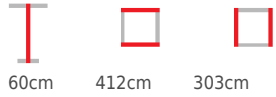

Dante - Side Table (60cm)

MDF tabletop, HPL surface, painting edge, powder-coated metal leg

Frame Colour: Black

Top Colour: Black, White, Oak

Dimensions

60cm

412cm

303cm

SPECIFICATIONS

Colour	Black, Natural, Walnut, White, Other
Leadtime	14 weeks +
Linking	No
Material	Metal
Stacking	No
Price	200 - 500