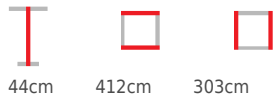

## Dante - Side Table (44cm)

---

MDF tabletop, HPL surface, painting edge, powder-coated metal leg

### Color

Black, White  Metal. Frame: Black

### Dimensions

44cm

412cm

303cm

### SPECIFICATIONS

<b>Table Size</b>	44 cm, 60 cm
<b>Colour</b>	Black, Natural, Walnut, White, Other
<b>Leadtime</b>	14 weeks +
<b>Linking</b>	No
<b>Material</b>	Upholstered
<b>Stacking</b>	No
<b>Price</b>	200 - 500