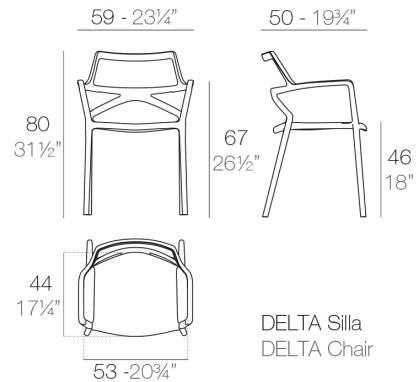

### DELTA CHAIR

Delta collection is made to fit in with exterior or interior contemporary spaces. The injected aluminum base and extracted aluminum column make it ideal for use in the open air, due to the weather-resistant properties of these materials. The folding top and the design of the base enables the tables to be lined up one against the other to save space when they are not in use. The goal of the DELTA chair was to create a timeless product that constantly seeks to strike a balance between realism and surrealism—matter and antimatter, abstraction and emotion. The goal was to maximize emotions while minimizing resources, questioning the common logic of something new.

#### Brand Content

Delta collection is made to fit in with exterior or interior contemporary spaces. The injected aluminum base and extracted aluminum column make it ideal for use in the open air, due to the weather-resistant properties of these materials. The folding top and the design of the base enables the tables to be lined up one against the other to save space when they are not in use. The goal of the DELTA chair was to create a timeless product that constantly seeks to strike a balance between realism and surrealism— matter and antimatter, abstraction and emotion. The goal was to maximize emotions while minimizing resources, questioning the common logic of something new.