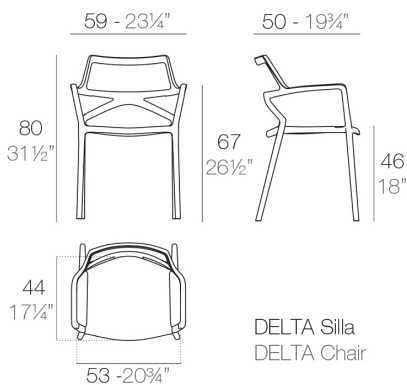

### DELTA CHAIR

Delta collection is made to fit in with exterior or interior contemporary spaces. The injected aluminum base and extracted aluminum column make it ideal for use in the open air, due to the weather-resistant properties of these materials. The folding top and the design of the base enables the tables to be lined up one against the other to save space when they are not in use. The goal of the DELTA chair was to create a timeless product that constantly seeks to strike a balance between realism and surrealism—matter and antimatter, abstraction and emotion. The goal was to maximize emotions while minimizing resources, questioning the common logic of something new.

#### Brand Content

Delta collection is made to fit in with exterior or interior contemporary spaces. The injected aluminum base and extracted aluminum column make it ideal for use in the open air, due to the weather-resistant properties of these materials. The folding top and the design of the base enables the tables to be lined up one against the other to save space when they are not in use. The goal of the DELTA chair was to create a timeless product that constantly seeks to strike a balance between realism and surrealism— matter and antimatter, abstraction and emotion. The goal was to maximize emotions while minimizing resources, questioning the common logic of something new.