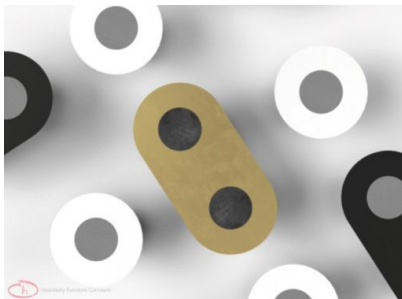

DUMBO DOUBLE

Side table and coffee table

The perfect synthesis of two materials, Dumbo and Dumbo Doppio are a coffee or side table that stand out in any room they are placed in.

The legs are empty for lightness and made by a single cast of concrete. The table top is a laser cut sheet of metal made out of brass, inox steel, or iron. The iron finishing can be powder-coated to achieve any custom finishing colour.

Use: indoor / outdoor.

Designer: Valerio Ciampicagli

Make and materials: concrete, steel / iron / brass.

Colours:

Concrete: ardesia, perla, ombra, custom.
Metal: white, iron, black, copper, brass.

Dimensions:

Dumbo: diam60 - H33.
Dumbo Doppio: L120 - D60 - H33.

ADDITIONAL INFORMATION

Stacking	No
Leadtime	12 weeks +
Material	Concrete
Price	More than 500

Side table and coffee table

The perfect synthesis of two materials, Dumbo and Dumbo Doppio are a coffee or side table that stand out in any room they are placed in.