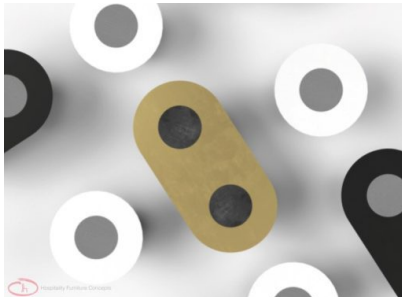

DUMBO

Side table and coffee table

The perfect synthesis of two materials, Dumbo and Dumbo Doppio are a coffee or side table that stand out in any room they are placed in.

The legs are empty for lightness and made by a single cast of concrete. The table top is a laser cut sheet of metal made out of brass, inox steel, or iron. The iron finishing can be powder-coated to achieve any custom finishing colour.

Use: indoor / outdoor.

Designer: Valerio Ciampicagli

Make and materials: concrete, steel / iron / brass.

Colours:

Concrete: ardesia, perla, ombra, custom.
Metal: white, iron, black, copper, brass.

Dimensions:

Dumbo: diam60 - H33.
Dumbo Doppio: L120 - D60 - H33.

ADDITIONAL INFORMATION

Stacking	No
Leadtime	12 weeks +
Material	Concrete
Price	More than 500

Side table and coffee table

The perfect synthesis of two materials, Dumbo and Dumbo Doppio are a coffee or side table that stand out in any room they are placed in.