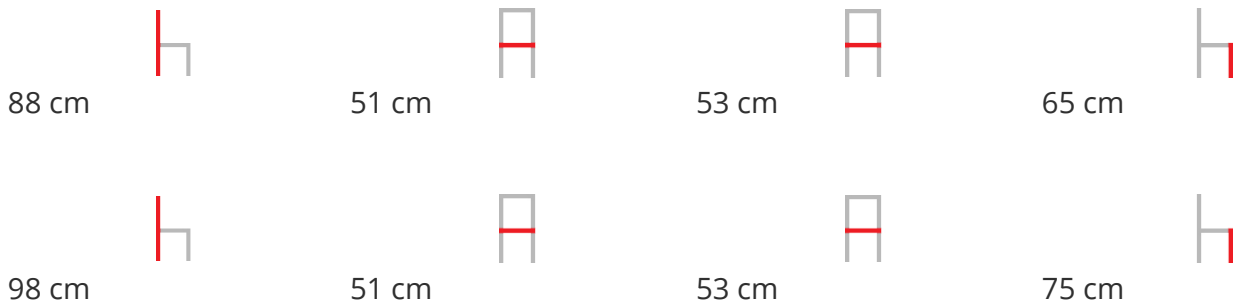

# EDITH STOOL IMB

---

The collaboration between Trabà and the designer Massimo Broglio continue: this year he proposes for Trabà an evolution of Edith: the beech and ash chair soar and its legs with circular section are thinner to the ends, the backrest reduce and the seat bends slightly. Many different shades of colour and with various types of padding and features simple and understated Scandinavian styling, making Edith the ideal chair for both home environments, for example around the peninsula in the kitchen, and large public projects.

**DESCRIPTION:**

Beech or ash structure, padded plywood seat.

Dimensions

SPECIFICATIONS

**Traba Colours (Wood)**

Faggio Anilina Nero, Faggio Grigio Stango, Faggio Mogano, Faggio Noce Canaletto, Faggio Sbiancato, Faggio Tortora, Faggio Wenge, Frassino Anilina Nera, Frassino Grigio Stagno, Frassino Laccato RAL, Frassino Mogano, Frassino Noce, Frassino Sbiancato, Frassino Tortora