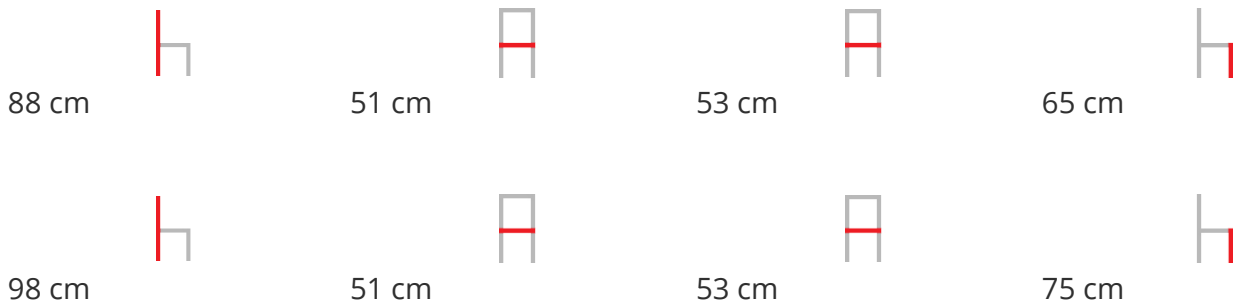

EDITH STOOL LE

The collaboration between Trabà and the designer Massimo Broglio continue: this year he proposes for Trabà an evolution of Edith: the beech and ash chair soar and its legs with circular section are thinner to the ends, the backrest reduce and the seat bends slightly. Many different shades of colour and with various types of padding and features simple and understated Scandinavian styling, making Edith the ideal chair for both home environments, for example around the peninsula in the kitchen, and large public projects.

DESCRIPTION:

Beech or ash structure, plywood seat.

Dimensions

SPECIFICATIONS

Traba Colours (Wood)

Faggio Anilina Nero, Faggio Grigio Stango, Faggio Mogano, Faggio Noce Canaletto, Faggio Sbiancato, Faggio Tortora, Faggio Wenge, Frassino Anilina Nera, Frassino Grigio Stagno, Frassino Laccato RAL, Frassino Mogano, Frassino Noce, Frassino Sbiancato, Frassino Tortora