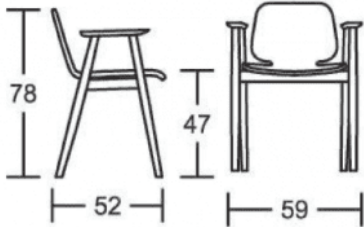

ELAP UP

Simplicity turned into elegance. Scandinavian design. Chair, armchair and stool, all with a solid ash wood structure and multilayer shell, available also in the upholstered version.

Dimensions

SPECIFICATIONS