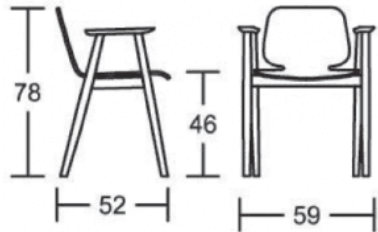

ELA P

Simplicity turned into elegance. Scandinavian design. Chair, armchair and stool, all with a solid ash wood structure and multilayer shell, available also in the upholstered version.

Dimensions

SPECIFICATIONS