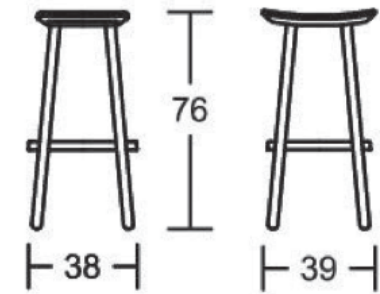

Commercial Furniture Product Data Sheet

ELA SG UP

Simplicity turned into elegance. Scandinavian design. Chair, armchair and stool, all with a solid ash wood structure and multilayer shell, available also in the upholstered version.

SPECIFICATIONS

Stacking	No
Leadtime	12 weeks +
Material	Timber
Arms	No
Linking	No
Price	More than 500