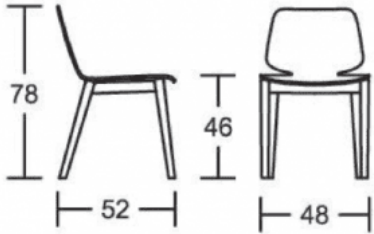

ELA

Simplicity turned into elegance. Scandinavian design. Chair, armchair and stool, all with a solid ash wood structure and multilayer shell, available also in the upholstered version.

Dimensions

SPECIFICATIONS