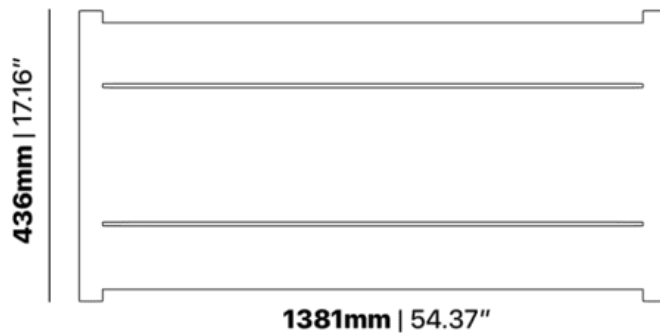

Elite Bench E2403-D3

The Elite bench in a textured finish provides a great seating option for your patio or bar area.

The lightweight frame has clean, minimalist design that expresses an at once both reassuring and innovative concept.

SPECIFICATIONS

Stacking	No
Leadtime	Stock
Material	Metal
Arms	No
Linking	No
Price	200 – 500
Zaneti Colours	Anthracite, Azure Blue, Chilli Orange, Matte Honey, Matte Red, Matte White, Reseda Green