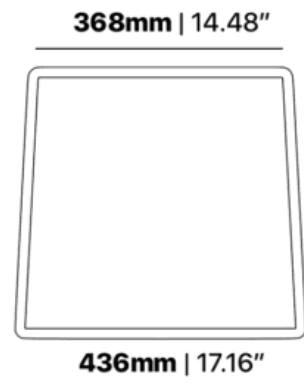

The Elite bench in a textured finish provides a great seating option for your patio or bar area.

The lightweight frame has clean, minimalist design that expresses an at once both reassuring and innovative concept.

Elite is a collection assimilating obsessive attention to detail with ultimate luxury. Clean lines bring presence to its form.

A calculated and elegantly curved aluminium frame contributes to an indulgent selection built to endure the elements. The set is especially adaptable to outdoor areas of cafés, bars and apartments.