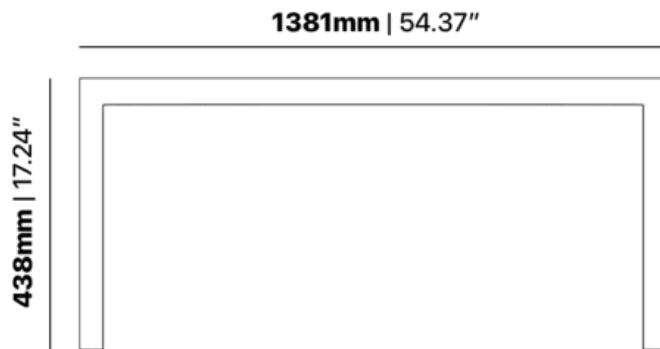

Elite Bench E2403-D3

The Elite bench in a textured finish provides a great seating option for your patio or bar area.

The lightweight frame has clean, minimalist design that expresses an at once both reassuring and innovative concept.

SPECIFICATIONS

Stacking	No
Leadtime	Stock
Material	Metal
Arms	No
Linking	No
Price	200 – 500
Zaneti Colours	Anthracite, Azure Blue, Chilli Orange, Matte Honey, Matte Red, Matte White, Reseda Green