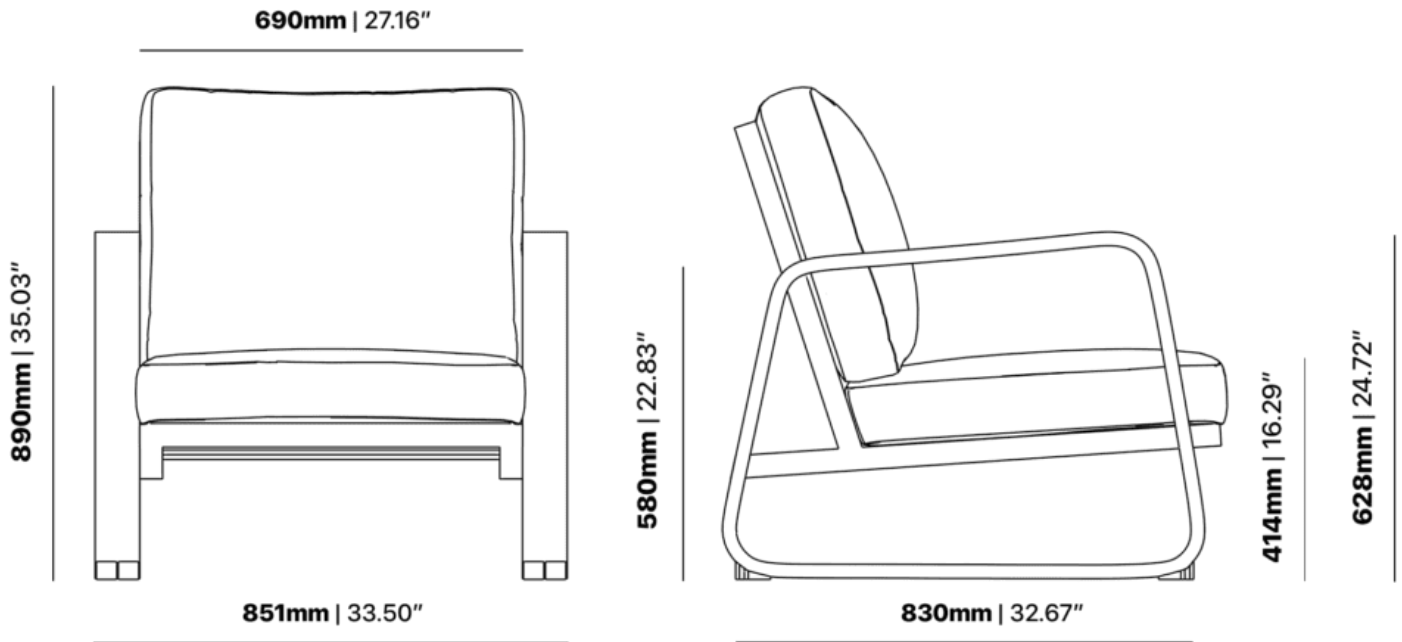

BRAND

Zaneti

The latest on offer from Australian design studio, Zaneti. The brand specialised in designing chairs, tables, bases and bespoke pieces. They are specifically known for their work with aluminium outdoor furniture. Zaneti chairs and bases inject style and personality into any room. Made from an assortment of materials including quality wood, steel and aluminium they're the perfect pieces to freshen up an interior.

ZANETI

ZANETI