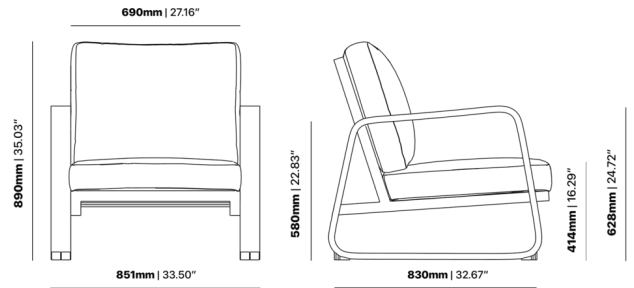

ELITE LOUNGER E2403-S1

The Elite lounge in a textured finish provides a great seating option for your patio or bar area. Combine with other singles or two- and three-seater loungers to compete your space.

The lightweight frame has clean, minimalist design that expresses an at once both reassuring and innovative concept.

Elite is a collection assimilating obsessive attention to detail with ultimate luxury. Clean lines bring presence to its form.

A calculated and elegantly curved aluminium frame contributes to an indulgent selection built to endure the elements. The set is especially adaptable to outdoor areas of cafés, bars and apartments.

VARIATIONS