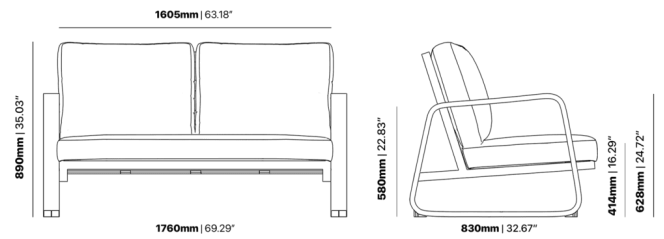

Elite is a collection assimilating obsessive attention to detail with ultimate luxury. Clean lines bring presence to its form.

A calculated and elegantly curved aluminium frame contributes to an indulgent selection built to endure the elements. The set is especially adaptable to outdoor areas of cafés, bars and apartments.