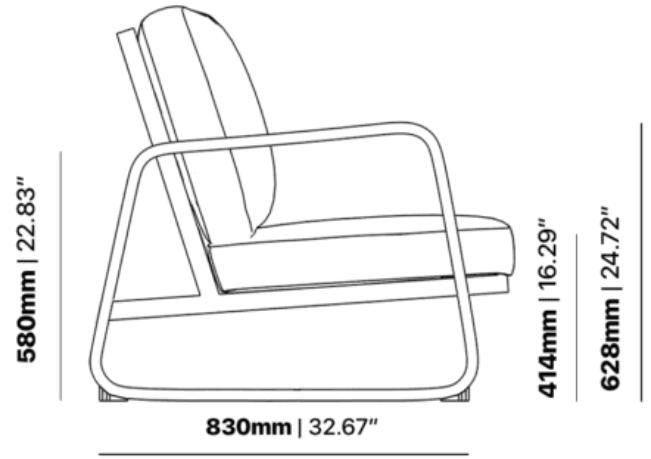

SPECIFICATIONS

Stacking	No
Leadtime	Stock
Material	Upholstered
Arms	Yes
Linking	No
Price	More than 500
Zaneti Colours	Anthracite, Azure Blue, Chilli Orange, Matte Honey, Matte Red, Matte White, Reseda Green