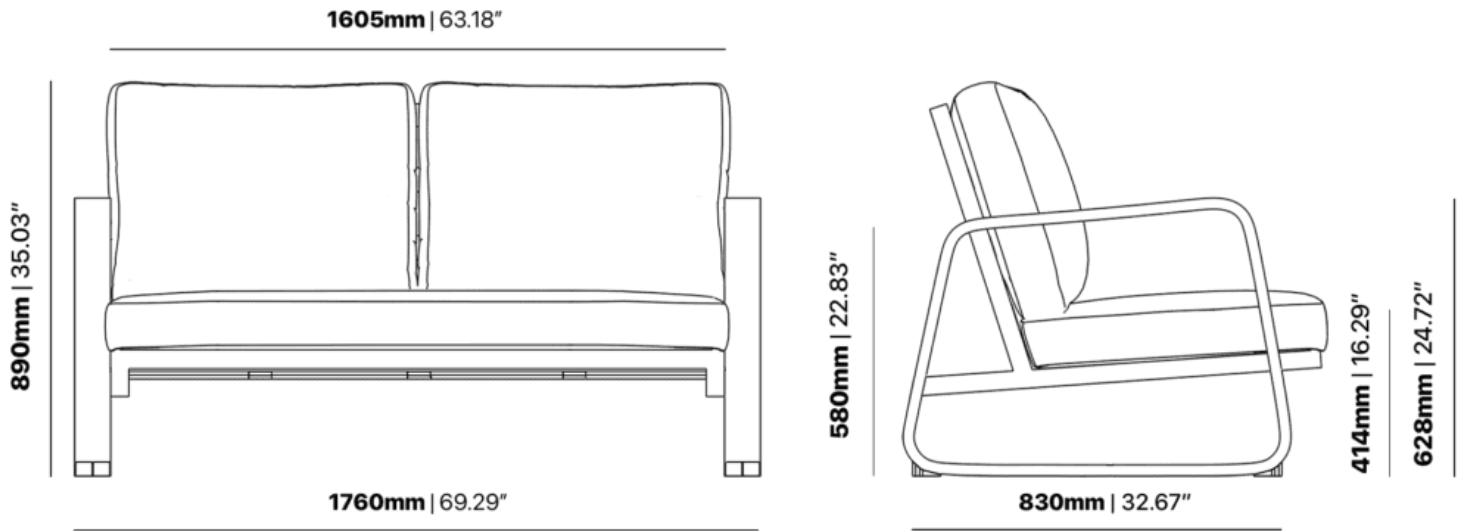

BRAND

Zaneti

Zaneti is an Italian furniture brand celebrated for its craftsmanship, refined design, and enduring quality. The brand specialises in chairs, tables, bases, and bespoke pieces, with a strong focus on aluminium outdoor furniture designed for both residential and commercial use.

Each collection reflects Italian design sensibility — combining elegance, proportion, and durability. Using premium materials such as aluminium, steel, and timber, Zaneti creates furniture that brings warmth and character to cafés, hotels, workplaces, and public spaces.

Hospitality Furniture Concepts offers the full Zaneti range in Australia, helping designers and operators furnish interiors and outdoor areas with timeless, design-led pieces built to last.

ZANETI

The latest on offer from Australian design studio, Zaneti. The brand specialised in designing chairs, tables, bases and bespoke pieces. They are specifically known for their work with aluminium outdoor furniture. Zaneti chairs and bases inject style and personality into any room. Made from an assortment of materials including quality wood, steel and