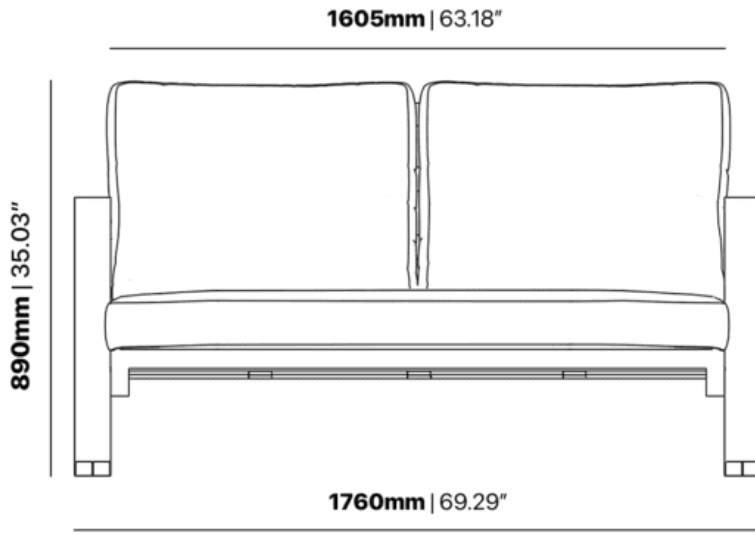

SPECIFICATIONS

Stacking	No
Leadtime	Stock
Material	Upholstered
Arms	Yes
Linking	No
Price	More than 500
Zaneti Colours	Anthracite, Azure Blue, Chilli Orange, Matte Honey, Matte Red, Matte White, Reseda Green