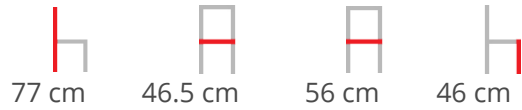

Dimensions

ADDITIONAL INFORMATION

Colour	Black , Natural , Walnut , White , Other
Arms	No
Leadtime	14 weeks +
Linking	No
Material	Timber
Stacking	Yes
Price	200 - 500

A versatile seating solution designed to elevate the ambiance of restaurants, cafes, bars, and workplaces. Crafted with precision from beech wood, the Ella Chair seamlessly blends timeless elegance with contemporary design for a sophisticated touch to any commercial space.