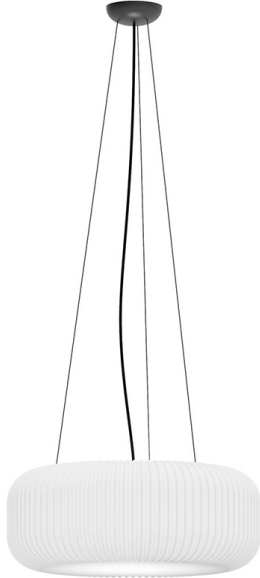

Elly Pendant Lamp

ELLY embodies the evocative forms of luminous jellyfish: threadlike metal legs like tentacles form the base of sinuous, undulating luminous bodies that evoke the elegance of the marine creature. These polyethylene lamps capture the ethereal and enchanting essence of these marine creatures, bringing their grace and beauty to both private and contract spaces.

Dimensions

20 cm

54 cm

SPECIFICATIONS

Arms	No
Leadtime	14 weeks +
Linking	No
Material	Plastic
Stacking	No
Price	More than 500