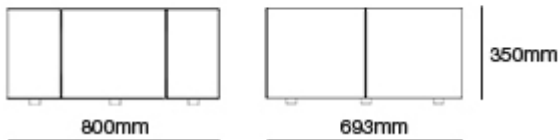

SPECIFICATIONS

Stacking

No