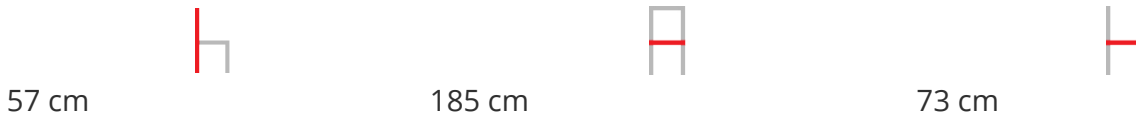

Esse Relax Bed

The ideal companion for enjoying relaxing moments immersed in the water, offering unparalleled comfort, without sacrificing functionality and practicality. Its ergonomic structure adapts perfectly to the curves of the body, ensuring optimal support and promoting complete physical and mental relaxation.

Dimensions

SPECIFICATIONS

Arms	No
Leadtime	14 weeks +
Linking	No
Material	Plastic
Stacking	Yes
Price	More than 500