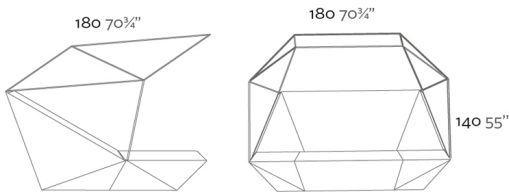

FAZ Daybed
FAZ Daybed

Downloads

SPECIFICATIONS

Leadtime

12 weeks +