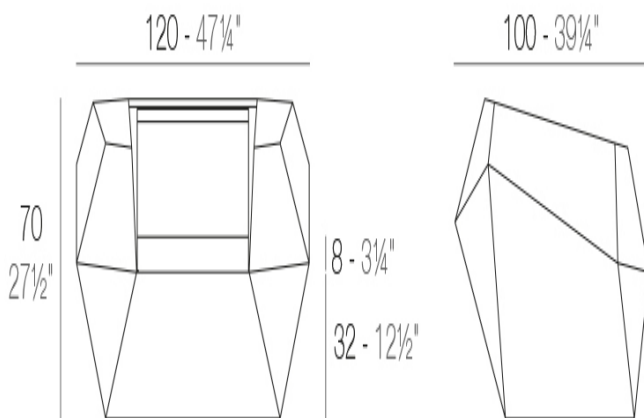

Faz Lounge Chair

Ramón Esteve, architect of harmony, serenity, timelessness and universality has created mineral and emphatic shapes that make FAZ a design that contextualizes with homes and installations. An ambience, encircling as a result of the blissful combination of the material and lighting, so that the sole sensation would be its fusion. Their VONDOM spirit is experienced exclusively in the quality of the material that permits an exterior using even in the most exacting environments. The modularity of FAZ permits the consumers to adapt the furniture and flowerpots to their style and needs without losing the harmony of this furniture set. It's upholstery is available in excellent quality nautical canvas or polyester fabric. The result is a product that transmits essence, that contains the complexity and the density of a work finalized to the extreme degree, the purpose of which is to create desirable places to live. ca vivir.

Finishes
Downloads

FAZ Butaca
FAZ Lounge Chair

Hospitality
Furniture
Concepts

Commercial Furniture · Product Data Sheet

SPECIFICATIONS

Leadtime

12 weeks +