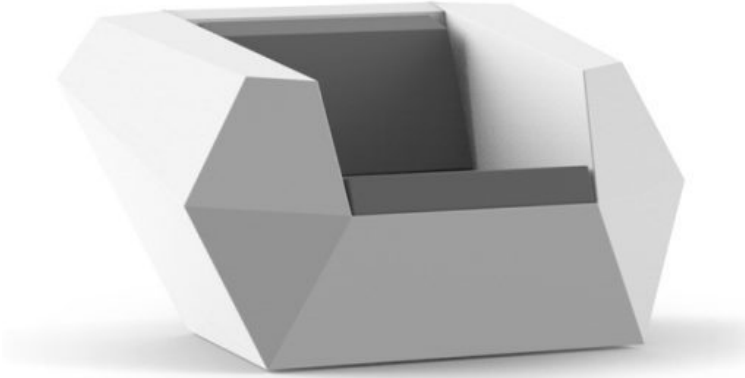

Faz Lounge Chair

Ramón Esteve, architect of harmony, serenity, timelessness and universality has created mineral and emphatic shapes that make FAZ a design that contextualizes with homes and installations. An ambience, encircling as a result of the blissful combination of the material and lighting, so that the sole sensation would be its fusion. Their VONDOM spirit is experienced exclusively in the quality of the material that permits an exterior using even in the most exacting environments. The modularity of FAZ permits the consumers to adapt the furniture and flowerpots to their style and needs without losing the harmony of this furniture set. It's upholstery is available in excellent quality nautical canvas or polyester fabric. The result is a product that transmits essence, that contains the complexity and the density of a work finalized to the extreme degree, the purpose of which is to create desirable places to live. ca vivir.

Finishes
Downloads

FAZ Butaca
FAZ Lounge Chair

Hospitality
Furniture
Concepts

Commercial Furniture · Product Data Sheet

SPECIFICATIONS

Leadtime

12 weeks +