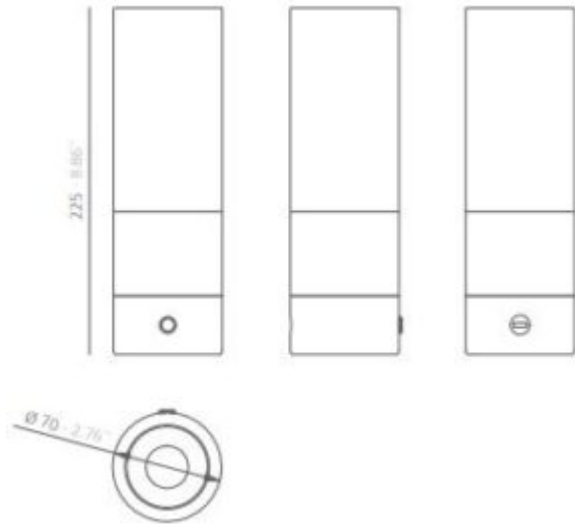

Flora

A product that seamlessly combines two functionalities in a single body: lamp and vase coexist in this clean and innovative design solution. This achieves bringing nature to any space, creating a warm, tranquil, and intimate atmosphere.

Dimensions

SPECIFICATIONS

Arms

Yes

Hospitality
Furniture
Concepts

Leadtime

Commercial Furniture · Product Data Sheet

12 weeks +