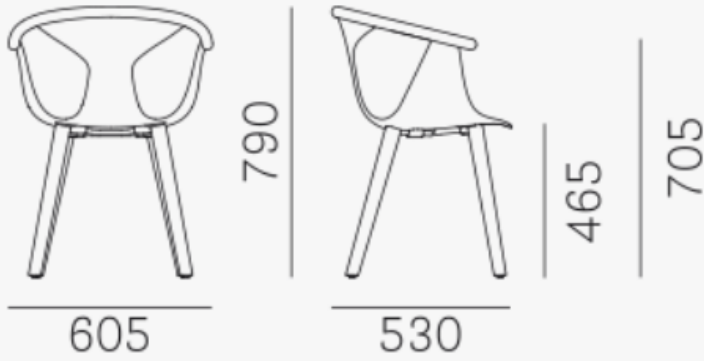

Fox (1x Ex-Showroom, Taupe Shell, Natural Timber)

Fox is an elegant collection of armchairs having a distinctive character and contained dimensions. A thin fiber-glass reinforced polypropylene shell with genuine leather upholstery is set in the ash wood profile curved and rounded at the ends. The armchair welcomes the guest with the warm hug of wood. Versatility and functionality of the collection are guaranteed thanks to the multiple colour combinations between the wood and the comfortable shell, matching legs in ash wood of variable section

TECHNICAL DETAILS

LEGS FINISHES

FR

AN

SHELL FINISHES

F04

F05

SPECIFICATIONS