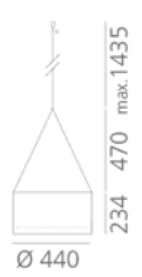

Commercial Furniture Product Data Sheet

GREEN CLOUD

The design of this plant pots evokes lamps emitting vegetation.

G.LIGHT_L

G.LIGHT_M

G.LIGHT_S

G.CLOUD_L

G.CLOUD_M

G.CLOUD_S

Units: mm

SPECIFICATIONS

Leadtime

12 weeks +