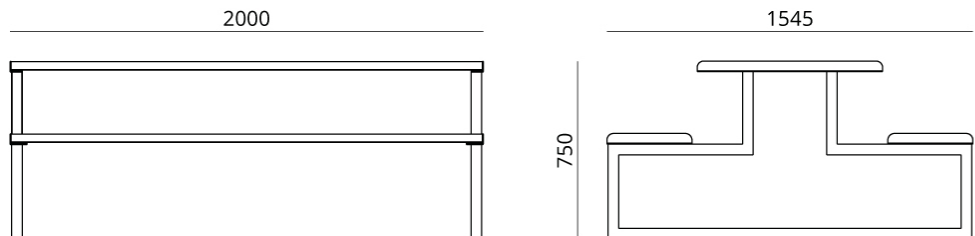

All the products are designed and created to be completely recyclable and fully maintenance free.

Dimensions

SPECIFICATIONS

Stacking	No
Leadtime	12 weeks +
Material	Metal
Linking	Yes
Price	More than 500