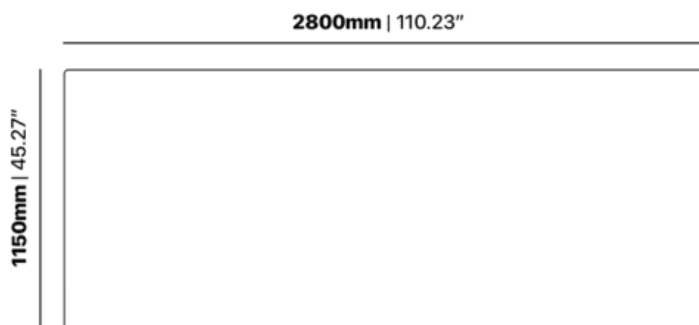

Havana Table

The new HAVANA table is an adaptation of simplicity when merged with confident and linear structures. Playing with natural textures and elements of the world captured by a modern form, HAVANA emerges strong and gives bold impressions. The slimline top can be optioned with a marbled ceramic, or solid compact surface, which appears to float above its aluminium substructure.

SPECIFICATIONS

Leadtime

Stock

Material

Metal

Zaneti Colours

Anthracite, Matte White

Price

More than 500

Top Colour

Black Finger Print Resistant Laminate, Black Marble Effect, White Marble Effect, Black, White, Light Oak, Walnut Oak

Table Top Size

2400 x 1050mm, 2800 x 1150mm

Origin

Made in Australia