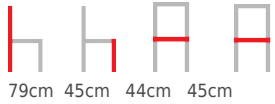

Highpoint Chair

Material: Beech ply seat and back. Fully Welded metal frame
Suitability: Internal
Warranty: 1 year

Dimensions

Colours and Finishes

Available in natural beech and black
Other colours available to indent