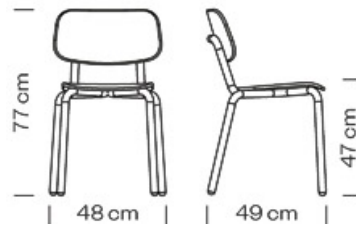

HULL 628

Chair with 4 legs steel frame. Beech wood seat and back (embossed finish).

ADDITIONAL INFORMATION

Stacking	Yes
Leadtime	12 weeks +
Material	Timber
Arms	No
Linking	No
Price	More than 500

Brand Content