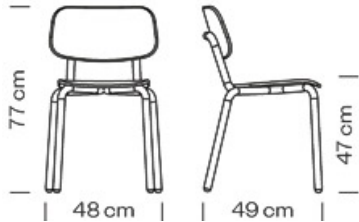

ADDITIONAL INFORMATION

Stacking	Yes
Leadtime	12 weeks +
Material	Timber
Arms	No
Linking	No
Price	More than 500

Brand Content

Chair with 4 legs steel frame. Beech wood seat and back (embossed finish).

BRAND

et al

Metalmobil, a company specialising in furniture for public structures, changed its name to Et al. in March 2019. This natural evolution for the Marche-based company merged its 60-year-old artisan and industrial heritage with high design. Et al.'s objective is to design modern, versatile, [high-quality furniture](#) that helps people enjoy their spaces to the fullest. The company has undertaken a series of collaborations with established and emerging designers, who enrich the catalogue with new, functional, sustainable and attractive furnishings in line with contemporary needs. Thanks to its far-sighted vision, Et al. is an international leader in high-end furniture for the [contract sector](#), focusing on offices, restaurants and lounge areas. Et al. is part of the Marche-Romagna IFI S.p.A. group, a leader in furnishings and technologies for the Food & Beverage sector.