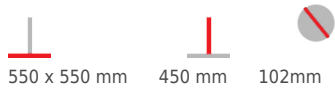

Commercial Furniture Product Data Sheet

Ibis Coffee Table Frame

Material: Mild Steel, Powder coated
Suitability: Indoor and Semi-Outdoor
Warranty: 1 year
Dimensions

Colours and Finishes

Matt Black, White and Stainless Steel

SPECIFICATIONS

Leadtime

Stock

Material

Metal

Price

Less than 200