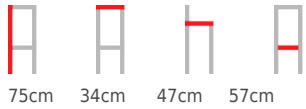

Ibiza Stool

Unique design: powder coated black, Timber seat
Material: Welded Steel Frame
Suitability: Internal
Warranty: 1 year
Dimensions

75cm 34cm 47cm 57cm