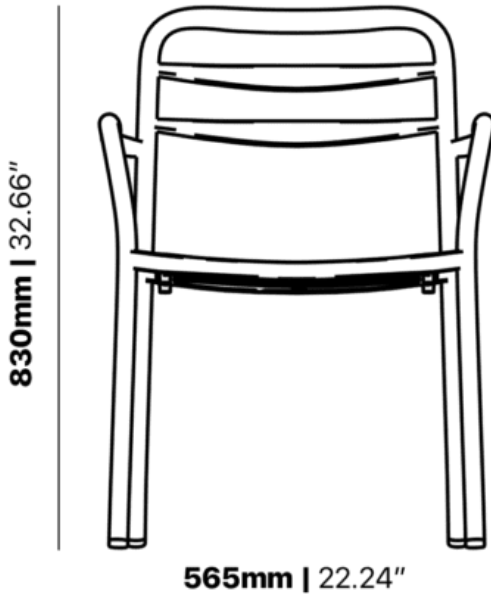

Material
Aluminium
Polywood

Details
Arm chair

Dimensions

Catalogue
[Download now >](#)

BRAND

Zaneti

The latest on offer from Australian design studio, Zaneti. The brand specialised in designing chairs, tables, bases