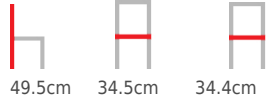

Industrie Stool 50cm

Welded plate steel
industrial looking stool: Rivetted
Solid timber seat

Dimensions

49.5cm 34.5cm 34.4cm
Seat Size: 32.5 x 32.5cm

SPECIFICATIONS

Stacking	No
Leadtime	Stock
Material	Timber
Arms	No
Linking	No
Price	Less than 200