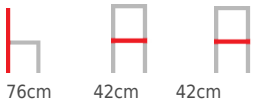

# Industrie Stool 78cm

---

Welded plate steel  
Industrial looking stool: Rivetted  
Solid timber seat

Dimensions

Seat Size: 32 x 32cm

SPECIFICATIONS

<b>Stacking</b>	No
<b>Leadtime</b>	Stock
<b>Material</b>	Timber
<b>Arms</b>	No
<b>Linking</b>	No
<b>Price</b>	Less than 200