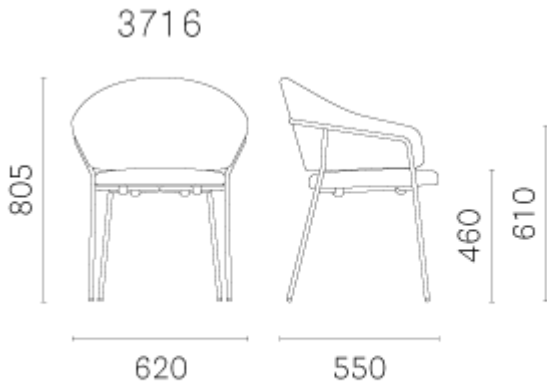

SPECIFICATIONS

Stacking

No

Leadtime

12 weeks +