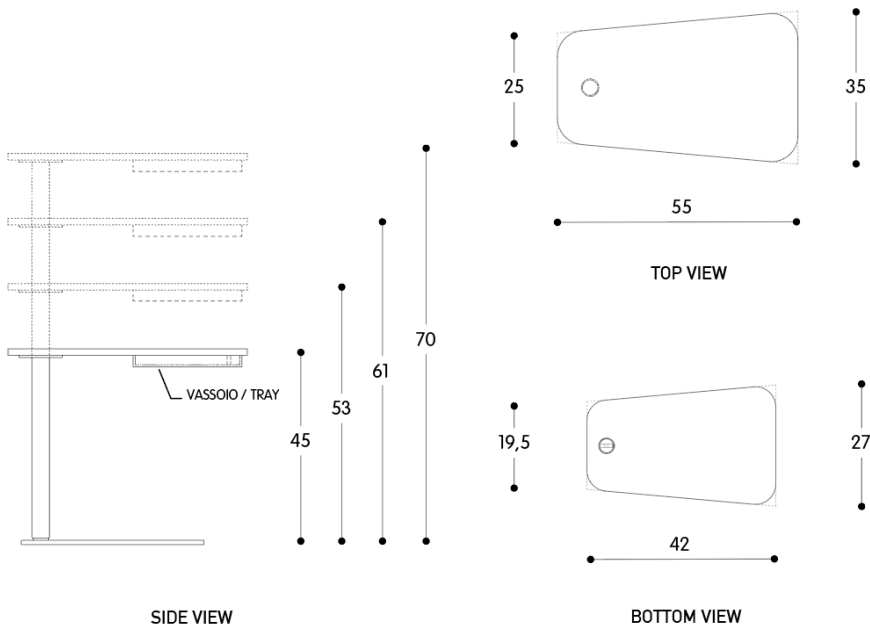

Jens Side-Table

A design coffee table, ideal to be placed next to the sofa or bed in order to have everything you need at your fingertips. The metal structure is available in different standard or special colors and supports the HPL top, to which a retractable black metal service saucer is joined, which creates additional space and can only be extracted if necessary. Jens Side Table adjusts in height to adapt to all situations.

DESCRIPTION:

Height-adjustable painted metal side table with HPL top and metal black storage tray. Also available in outdoor version.

Dimensions

SPECIFICATIONS

Material

Metal

Price

200 – 500