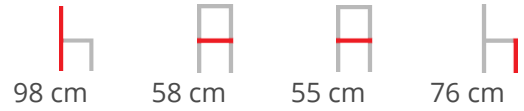

JUJUBE SG-INT

Powder coated steel frame for outdoor use anthracite or sand. Upholstered cushion with fabric for outdoor use. Back woven by hand with marine rope.

Dimensions

ADDITIONAL INFORMATION

Leadtime	12 weeks +
Linking	No
Material	Upholstered
Stacking	No
Price	More than 500