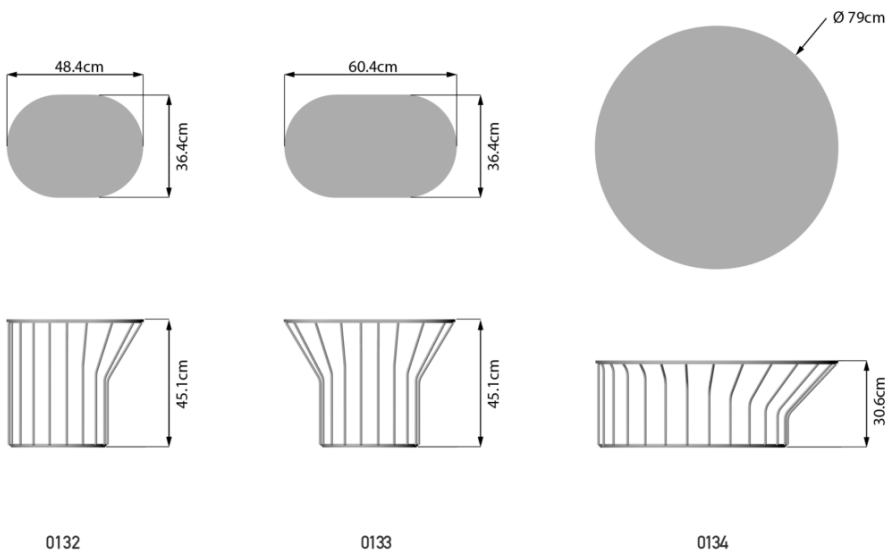

Jump Little Table

A collection of coffee tables with an original coloured metal base: equidistant spokes either extend straight up from the circular base or bend and open outwards, creating a distinctive design and movement. Oval or round tops can be made of HPL, marble or glass ceramic and can be combined with different bases, depending on their shape and size. Jump Little Table is also available in an outdoor version that brings practicality, style and colour to the garden or poolside. Coffee table with metal frame and HPL or glass ceramic top. Also available in outdoor version.

Dimensions

SPECIFICATIONS

Commercial Furniture · Product Data Sheet

Material

Metal

Price

200 - 500

Traba Colours (Metal)