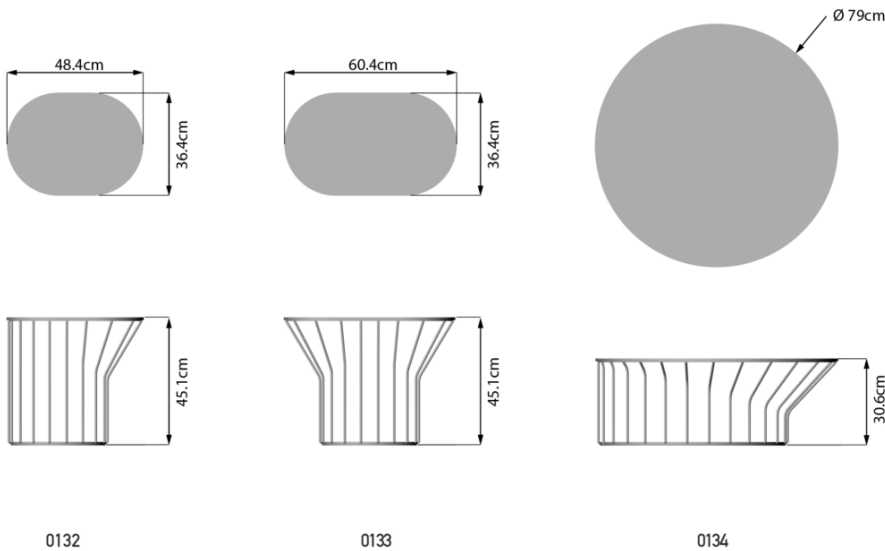

Jump Little Table

A collection of coffee tables with an original coloured metal base: equidistant spokes either extend straight up from the circular base or bend and open outwards, creating a distinctive design and movement. Oval or round tops can be made of HPL, marble or glass ceramic and can be combined with different bases, depending on their shape and size. Jump Little Table is also available in an outdoor version that brings practicality, style and colour to the garden or poolside. Coffee table with metal frame and HPL or glass ceramic top. Also available in outdoor version.

Dimensions

SPECIFICATIONS

Commercial Furniture · Product Data Sheet

Material

Metal

Price

200 - 500

Traba Colours (Metal)