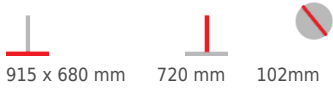

# FLAT Kiribilli Table Base KX36

---

Our new AUTO-ADJUST KX36 is ideal for accommodating large table tops. The cast iron, 36" base comes with a 4" post and oversized 17" top plate.

- Our largest X-shaped table base
- Offers unparalleled stability, even with larger table tops (to 1500mm/60in)
- Perfect for restaurants, bars and venues that regularly cater to large groups
- All FLAT table bases contain our PAD technology for stabilising tables and aligning table tops
- A zinc coating option is also available to help protect against weathering

Material: Cast Iron/Textured Finish

Weight: 20.5

Warranty: 1 year

Dimensions