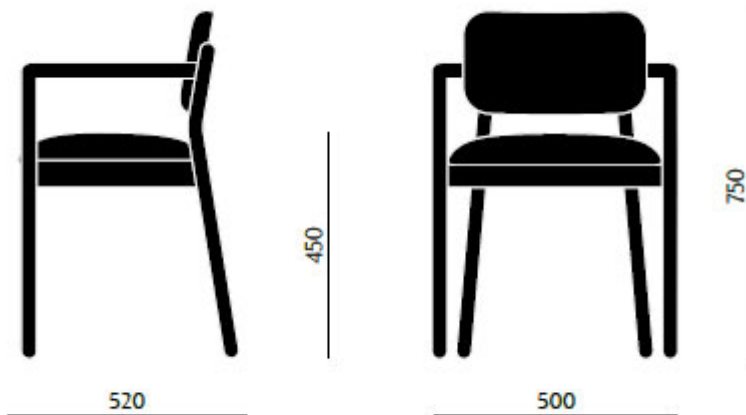

## Laky Armchair

---

Designed by Studio Sagitair, the Laky armchair includes rounded profile legs and soft lines throughout the backrest, angled backwards upon a bentwood frame. The backrest is left exposed to showcase the craftsmanship of work, continuing into bentwood armrests. The seat and back are available as timber or upholstered, with the option of hand-woven straw seats and cane backrests.

### Dimensions

SPECIFICATIONS

<b>Stacking</b>	Yes
<b>Leadtime</b>	12 weeks +
<b>Material</b>	Upholstered
<b>Arms</b>	Yes
<b>Linking</b>	No
<b>Price</b>	More than 500