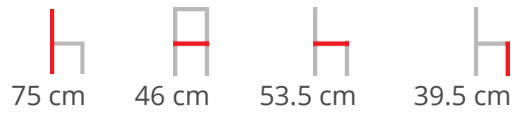

LINEA CHAIR, PP CASTORS

Dimensions

VARIATIONS

Image	Stock Status	Stock Quantity	Lina Finishes
			Carbon Black
			Clay Rose

Image	Stock Status	Stock Quantity	Lina Finishes
			Harbour Blue
			Olive Bark
			Red Ochre
			Sage Vale
			Soft White

Image

Stock Status

Stock Quantity

Lina Finishes

Terracotta Dust

ADDITIONAL INFORMATION

Arms	No
Leadtime	12 weeks +
Linking	No
Material	Plastic
Stacking	No
Price	200 - 500
Lina Finishes	Carbon Black, Clay Rose, Harbour Blue, Olive Bark, Red Ochre, Sage Vale, Soft White, Terracotta Dust