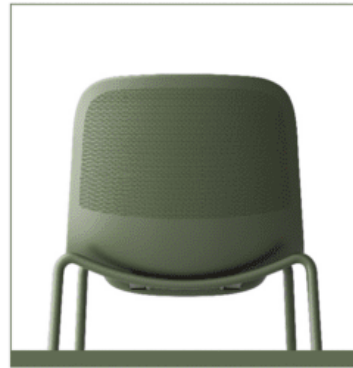

LINEA CHAIR, PP CASTORS

Dimensions

VARIATIONS

Image	Stock Status	Stock Quantity	Lina Finishes
			Carbon Black
			Clay Rose

Image	Stock Status	Stock Quantity	Lina Finishes
			Harbour Blue
			Olive Bark
			Red Ochre
			Sage Vale
			Soft White

Image

Stock Status

Stock Quantity

Lina Finishes

Terracotta Dust

ADDITIONAL INFORMATION

Arms	No
Leadtime	12 weeks +
Linking	No
Material	Plastic
Stacking	No
Price	200 - 500
Lina Finishes	Carbon Black, Clay Rose, Harbour Blue, Olive Bark, Red Ochre, Sage Vale, Soft White, Terracotta Dust

About Lina

COLOUR OPTIONS

GALLERY

Related Blog Content

[Linea Chair by HFC Design Lab — Modern Simplicity with Purpose](#)

Design for Adaptive Interiors The Linea Chair by HFC Design Lab is designed for how [...]