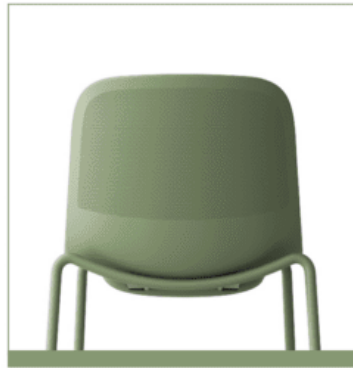

Image

Stock Status

Stock Quantity

Lina Finishes

Terracotta Dust

ADDITIONAL INFORMATION

Arms	No
Leadtime	12 weeks +
Linking	No
Material	Plastic
Stacking	No
Price	200 - 500
Lina Finishes	Carbon Black, Clay Rose, Harbour Blue, Olive Bark, Red Ochre, Sage Vale, Soft White, Terracotta Dust

About Lina

COLOUR OPTIONS

GALLERY

Related Blog Content

[Linea Chair by HFC Design Lab — Modern Simplicity with Purpose](#)

Design for Adaptive Interiors The Linea Chair by HFC Design Lab is designed for how [...]