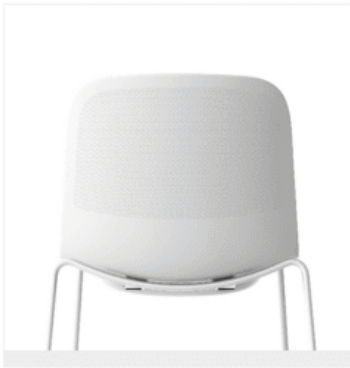

LINEA CHAIR, PP CASTORS

Dimensions

VARIATIONS

Image	Stock Status	Stock Quantity	Lina Finishes
			Carbon Black
			Clay Rose

Image	Stock Status	Stock Quantity	Lina Finishes
			Harbour Blue
			Olive Bark
			Red Ochre
			Sage Vale
			Soft White

Image

Stock Status

Stock Quantity

Lina Finishes

Terracotta Dust

ADDITIONAL INFORMATION

Arms	No
Leadtime	12 weeks +
Linking	No
Material	Plastic
Stacking	No
Price	200 - 500
Lina Finishes	Carbon Black, Clay Rose, Harbour Blue, Olive Bark, Red Ochre, Sage Vale, Soft White, Terracotta Dust

About Lina

COLOUR OPTIONS

GALLERY

Related Blog Content

[Linea Chair by HFC Design Lab — Modern Simplicity with Purpose](#)

Design for Adaptive Interiors The Linea Chair by HFC Design Lab is designed for how [...]