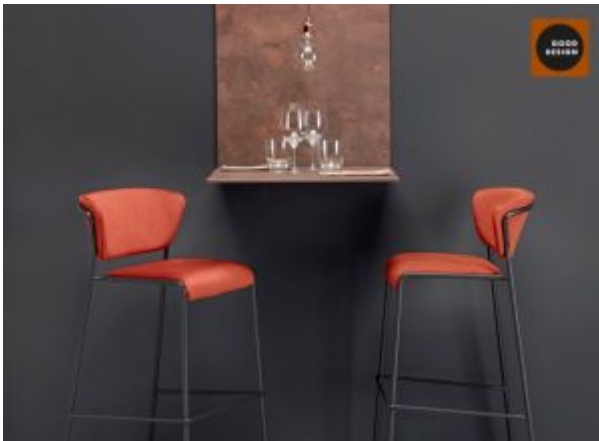

LISA

The Lisa chairs are inspired by the elegant interiors of the 1950's and 60's. The slimline tubular structure envelops and supports the backrest of both the armchairs and chairs, featuring a padded or wooden seat. Lisa fits effortlessly into any contract or household setting thanks to the use of sophisticated finishes and materials.

Dimensions

ADDITIONAL INFORMATION

Colour	Black , Natural , Walnut , White , Other
Leadtime	14 weeks +
Linking	No
Material	Metal
Stacking	No
Price	200 - 500

Brand Content

[S-CAB News 2023](#)

Outdoor

S·CAB

[SCAB Design - Outdoor 2023](#)

The Lisa chairs are inspired by the elegant interiors of the 1950's and 60's. The slimline tubular structure envelops and supports the backrest of both the armchairs and chairs, featuring a padded or wooden seat. Lisa fits effortlessly into any contract or household setting thanks to the use of sophisticated finishes and materials.