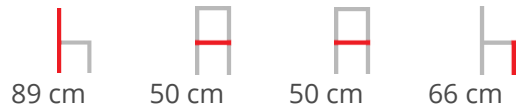

Dimensions

ADDITIONAL INFORMATION

Colour	Black , Natural , Walnut , White , Other
Leadtime	14 weeks +
Linking	No
Material	Metal
Stacking	No
Price	200 - 500

Brand Content

[S-CAB News 2023](#)

Outdoor

S·CAB

[SCAB Design - Outdoor 2023](#)